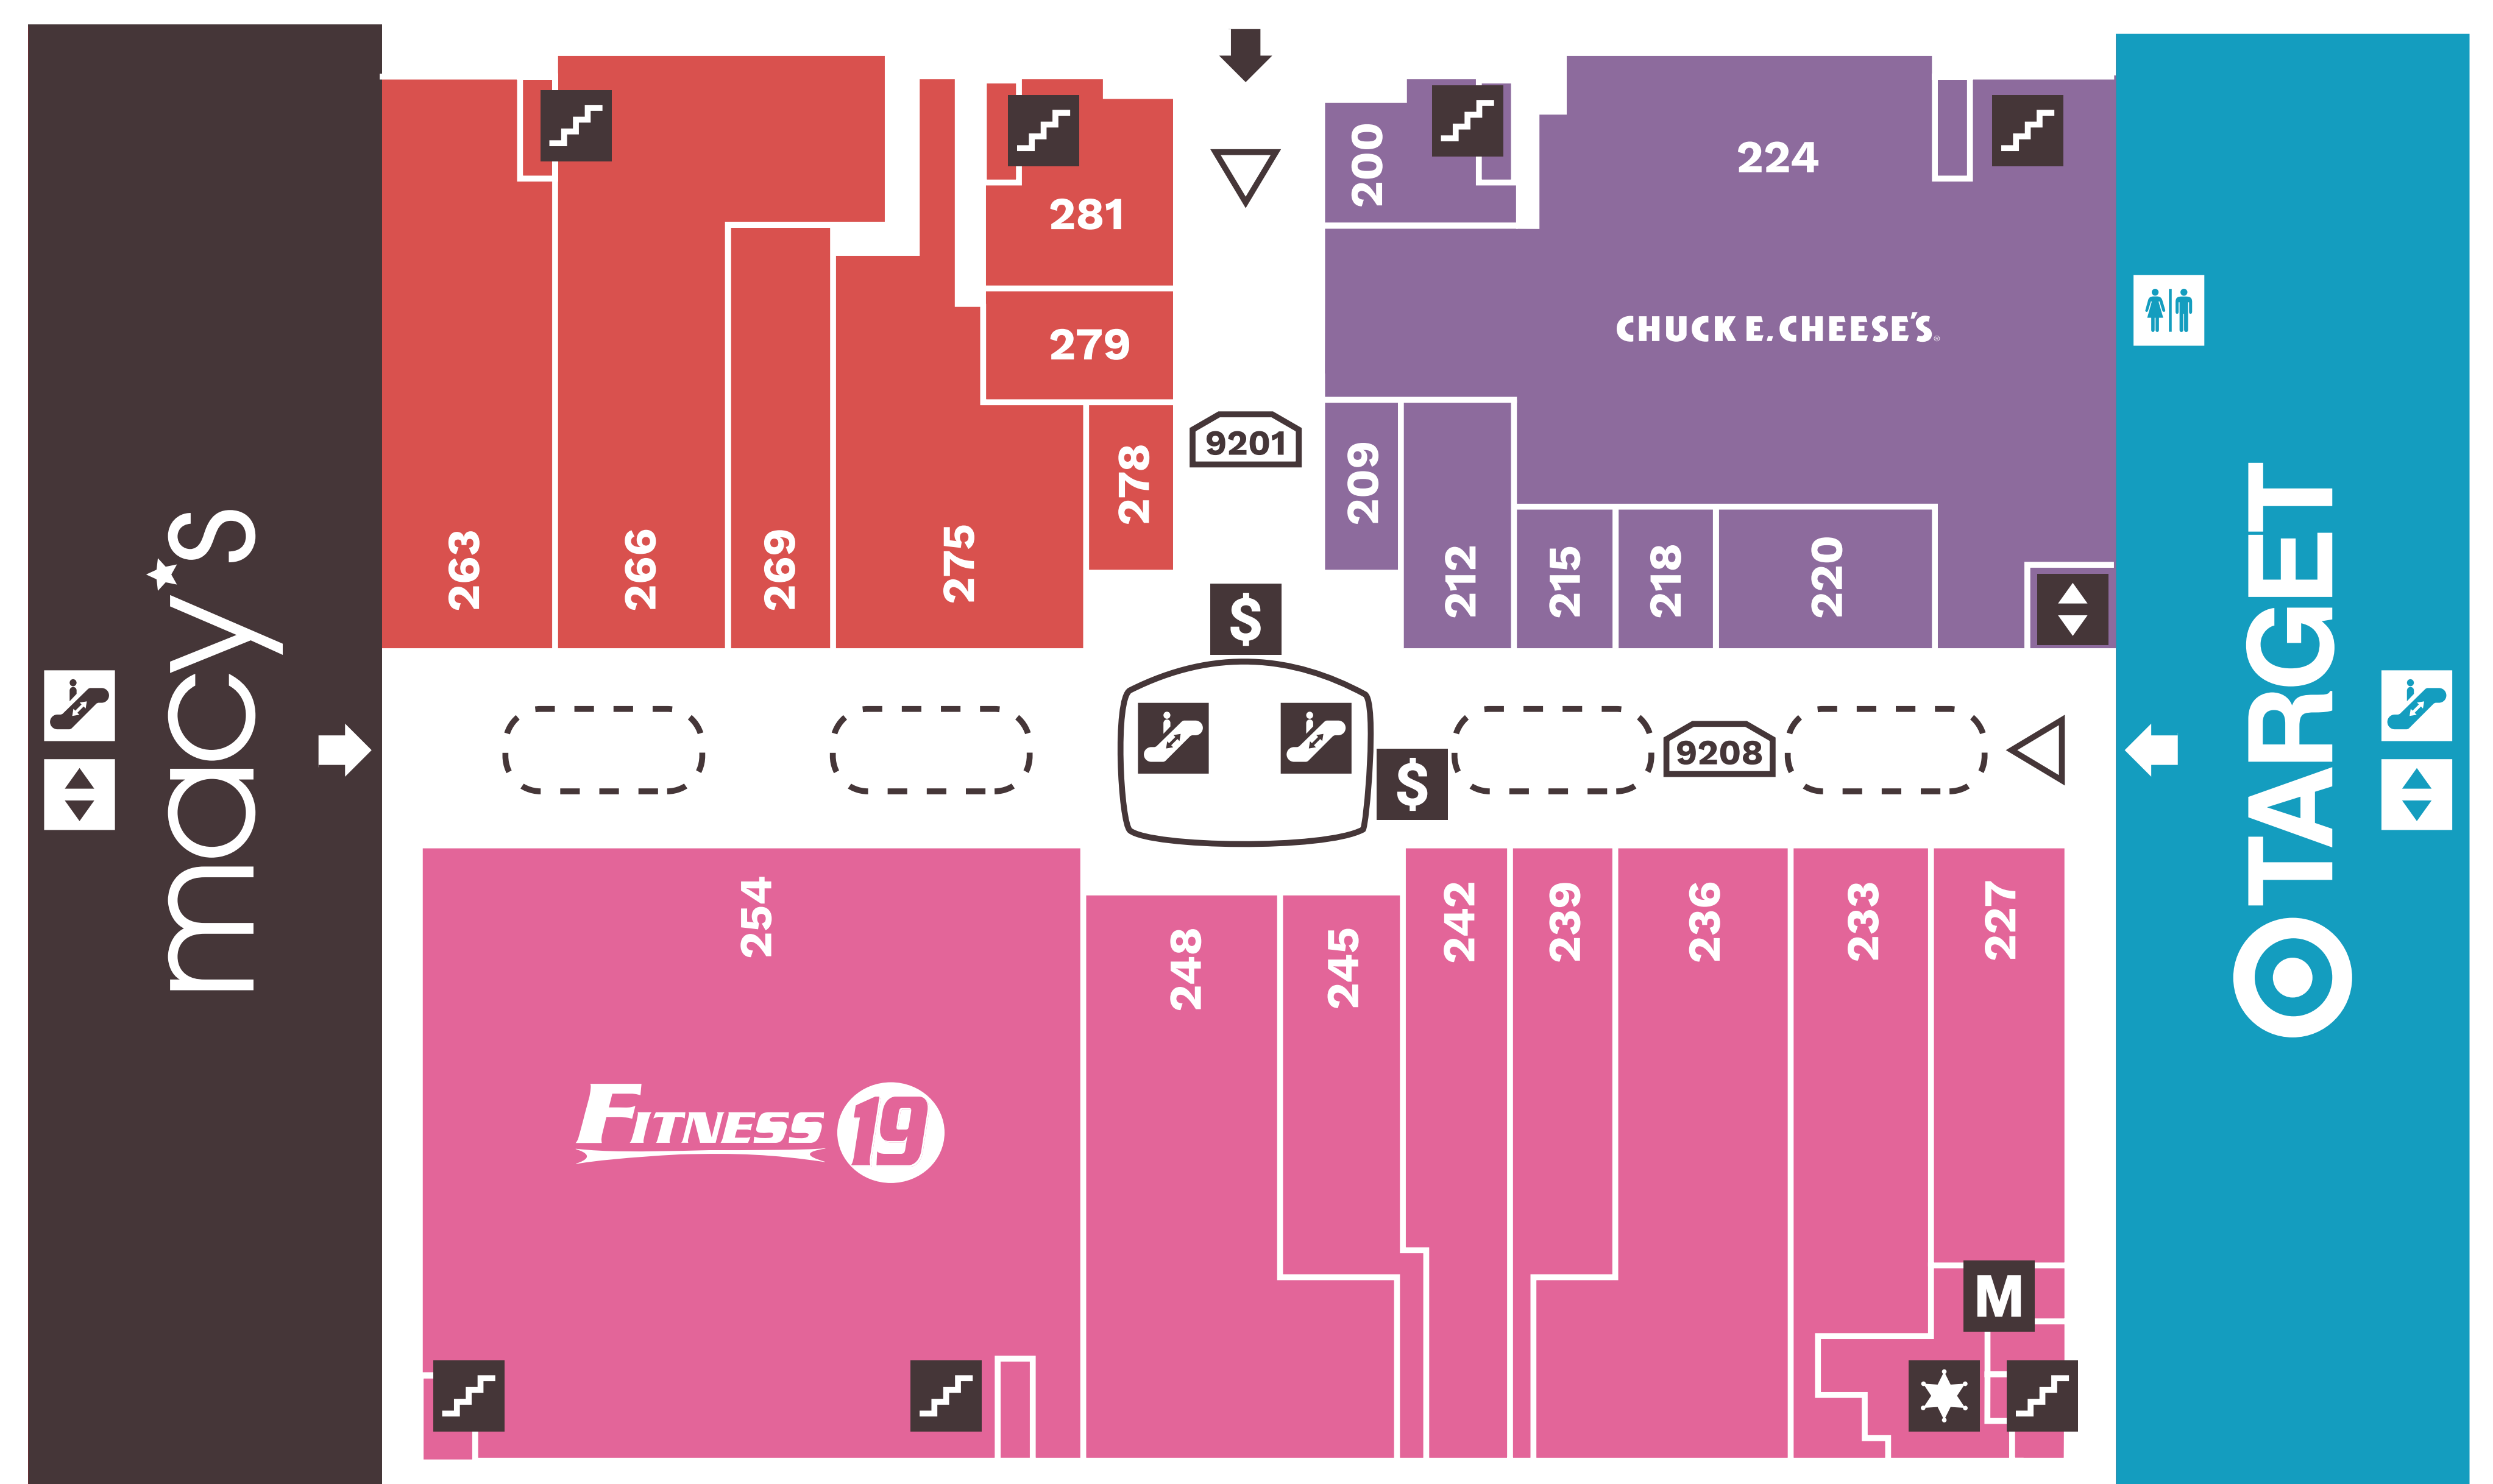

ELECTRONICS

119	GameStop	323-256-8540

FINANCIAL SERVICES

150	Evangeline Giron, Inc.	818-956-7079
100	PNB Remittance Center	323-254-3507
111	LBC Mundial	323-256-0485
9004	M. Lhuillier	323-255-1525
155	Lucky Money	323-550-1450
101	Sequoia Innovations	818-507-0980

GROCERY

140	Seafood City Supermarket	323-543-2660

HEALTH & BEAUTY

209	Beauty Brow Bar	323-258-5157
263	Western Dental & Orthodontics Kids	323-987-2175
239	Eye Q Optometry	323-258-2020
254	Fitness I9	323-471-3019
200	GNC	323-258-5943
167	J. Cute Nails	323-340-4046
116	Mastercuts	323-257-1105
103	O Skin Care	323-258-8888
245	Relaxation Massage	323-258-1188
	Target Kaiser Clinic	714-731-7732

JEWELRY & ACCESSORIES

158	Daniel's Jewelers	323-257-8111
	Sunglass Hut (Macy's)	323-258-8303
9003	Time Exchange	323-344-9783

SPECIALTY & SERVICES

149	Armed Forces Career Center	
	Air Force	323-259-0603
	Marines	323-259-1757
	Navy	323-478-7008
	CVS Pharmacy (Target)	323-258-5101
266	Jesus the Healer	323-387-2670
9001	Jolly-B Box	626-509-3131
M	Management Office	323-256-8763
227	Salim Taekwondo	323-803-8973
*	Security Office	323-256-7096

SHOES

	Finish Line (Macy's)	323-474-3052

WIRELESS SERVICES

164	AT&T	626-379-4563
161	Cricket Wireless	323-486-1905
220	T-Mobile	323-819-7510

WOMEN'S APPAREL

107	Fashion City	323-255-1508
275	LIA	323-515-4584
	Motherhood Maternity (Macy's)	323-474-3052

UPPER LEVEL